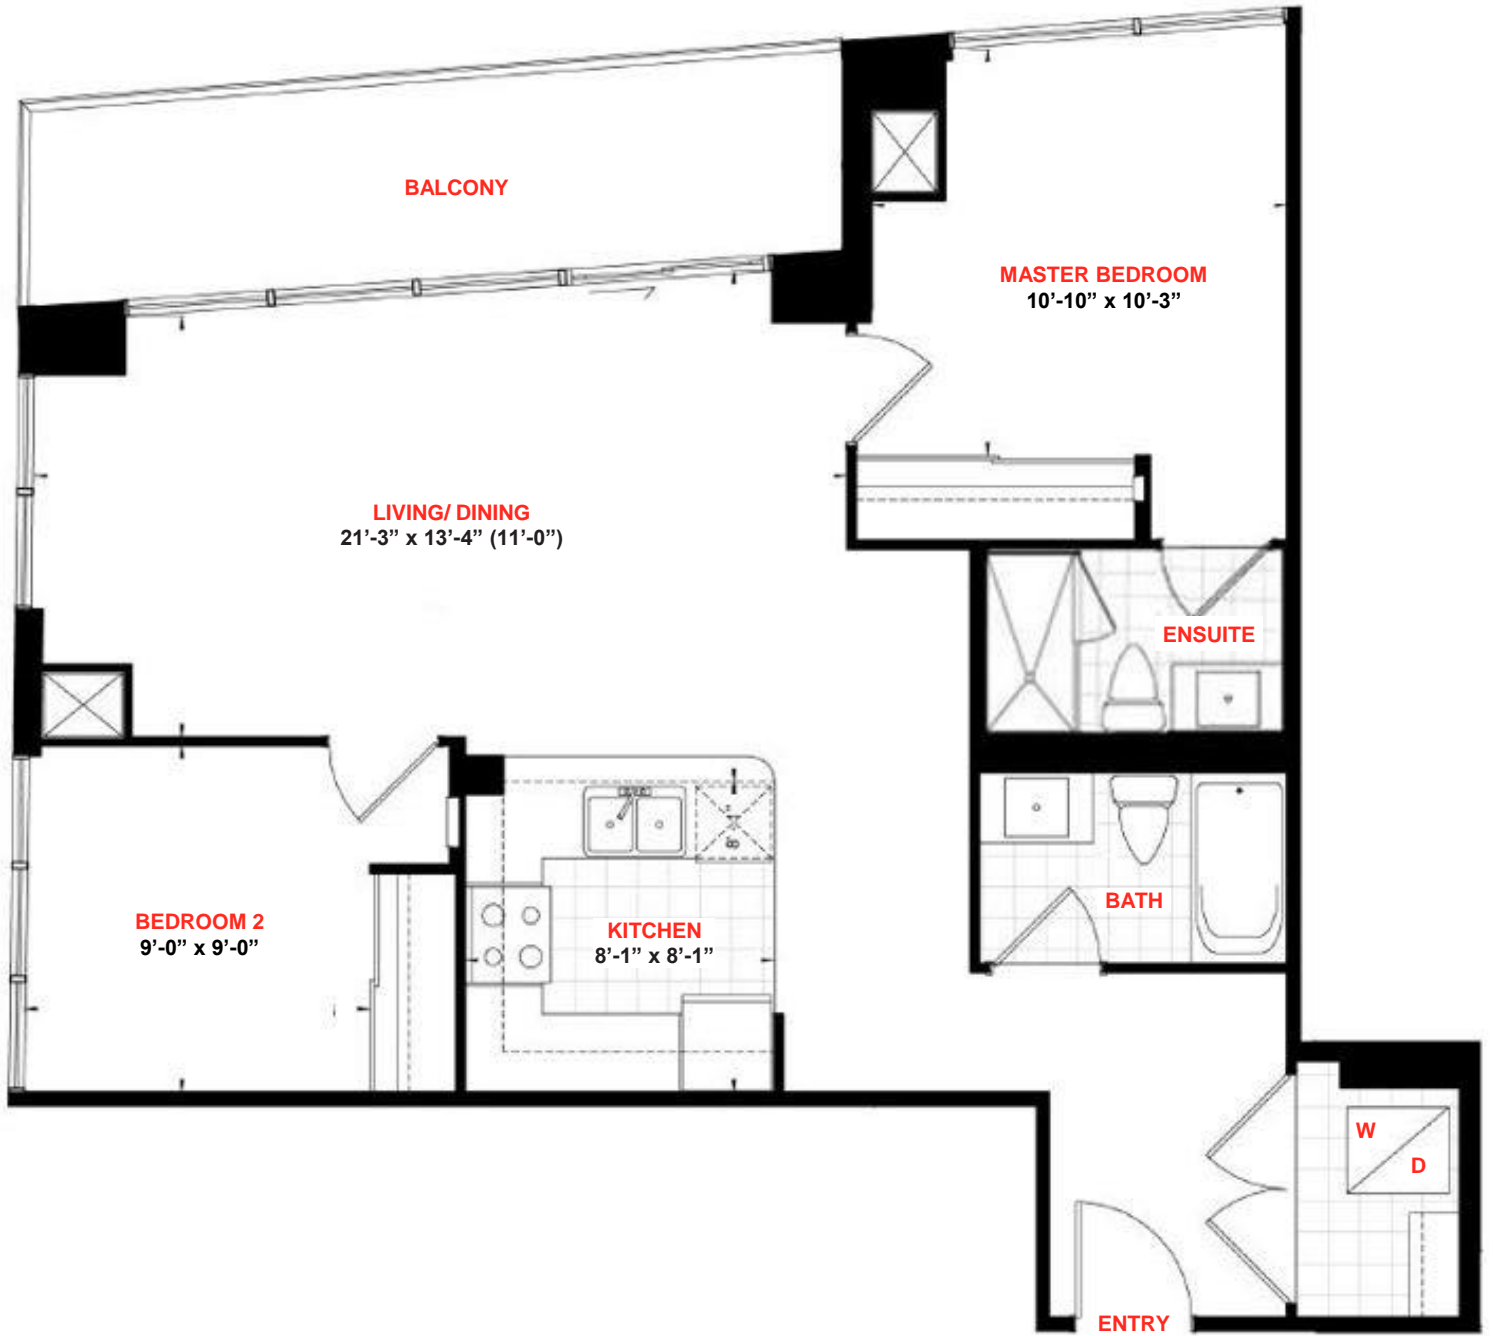

**SUITE 404**

**TWO BEDROOM**

Suite Area: 879 sq.ft.

Balcony: 111 sq.ft.

**Total Area: 990 sq.ft.**

Grand Park Drive

Webb Drive

4<sup>TH</sup> FLOOR